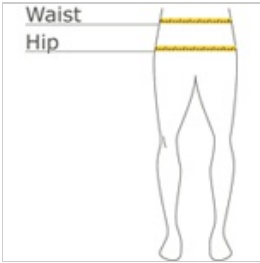

Sport-Tek® Ladies Circuit Jogger LPST871

Ideal for warmups or cooldowns, the Circuit Jogger moves with you throughout your practice, game or day.

- 7.8-ounce, 78/22 poly/spandex
- Tear-away removable label
- Elastic waistband with drawcord
- Secure hand pockets

CARE INSTRUCTIONS

Machine Wash Cold With Like Colors. Do Not Use Fabric Softener. Do Not Bleach. Tumble Dry Low. Remove Promptly. Cool Iron If Needed.

front

back

HOW TO MEASURE

WAIST

Measure around the smallest part of the natural waist.

HIPS

With feet together, measure around the fullest part of hips, keep tape horizontal.

SIZE CHART

	XS	S	M	L	XL	XXL	3XL	4XL
Size	2	4/6	8/10	12/14	16/18	20/22	24/26	28/30
Waist	24-26	27-28	29-30	31-33	34-36	37-39	40-43	44-47
Hip	34-36	37-38	39-40	41-43	44-46	47-49	50-53	54-57